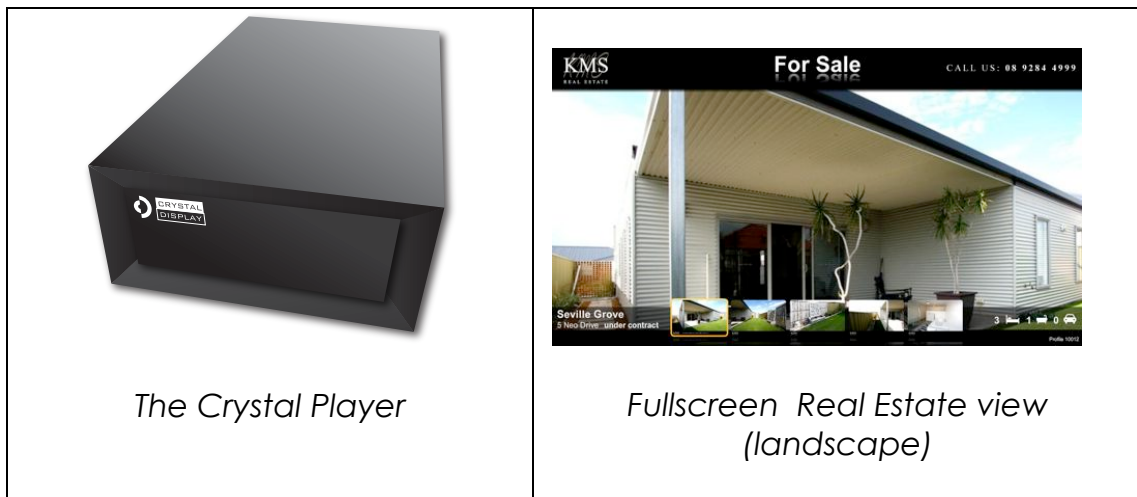

Crystal Player

Upgrade your existing TV* or monitor into a fully featured Crystal Display system with our revolutionary Crystal Player. Simply plug in power and internet and the Crystal Player automatically downloads property profiles, posters, animations and showcases them for you!

*TV must support DVI-D or VGA input to be compatible. 16:9 aspect ratio recommended.

SPECIFICATIONS & REQUIREMENTS

Display connection	The Crystal Player provides DVI-D and VGA outputs. A converter may be required if your tv or monitor is not compatible.
Screen aspect ratio	Crystal Player is compatible with letterbox (4:3) or widescreen (16:9) monitors. <i>Widescreen format is highly recommended</i> as some display options are unavailable in letterbox.
Screen resolution	Your TV must support one of the following resolution modes: 1366x768 (High Definition), 1280x768 for widescreen or 1024x768 for letterbox.
Power	240V power required
Orientation	Your screens can be either mounted in portrait (vertical) or landscape (horizontal)
Internet	A network (Ethernet) connection is required at the player
Distance to screen	The video cable between the Crystal Player and the screen must be less than 5m in length. Crystal Display recommends 2.5m length
Installation	The Crystal Player must be uncovered and located in an area with adequate ventilation for cooling.
Warranty	1 year warranty